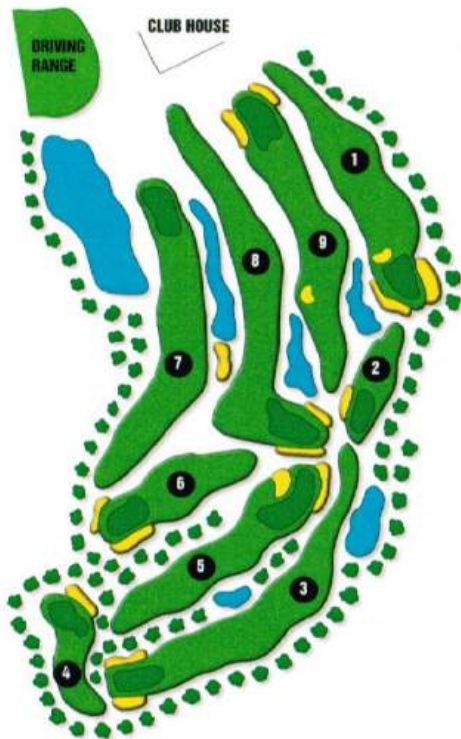

Coastal Colour Printing 2025

COURSE RATINGS / SLOPE

TEES	Blue	White	Red	Yellow
MENS	69.4/119	68.2/112	64.0/100	60.4/96
LADIES	75.6/127	73.6/122	69.0/114	63.8/102

Course Rules and Etiquette

Golf Canada Rules apply

Red stakes – water hazard or ditches – one stroke penalty.
White stakes – out of bounds – two stroke penalty.
Local rules – see bulletin board in the Clubhouse.

Respect the Course and Other Players

Please allow faster players/groups to play through.
Please repair ball marks on greens.
Please rake sand traps after use.
Please replace/repair divots. Sand mix is available on rental carts and tee boxes.
Please follow signs/instructions regarding power cart use.

Seven Hills Golf & Country Club

2 km Port Alice Highway

Email: sevenhills@live.ca

Phone: 250-949-9818

Website: www.sevenhillsgcc.ca